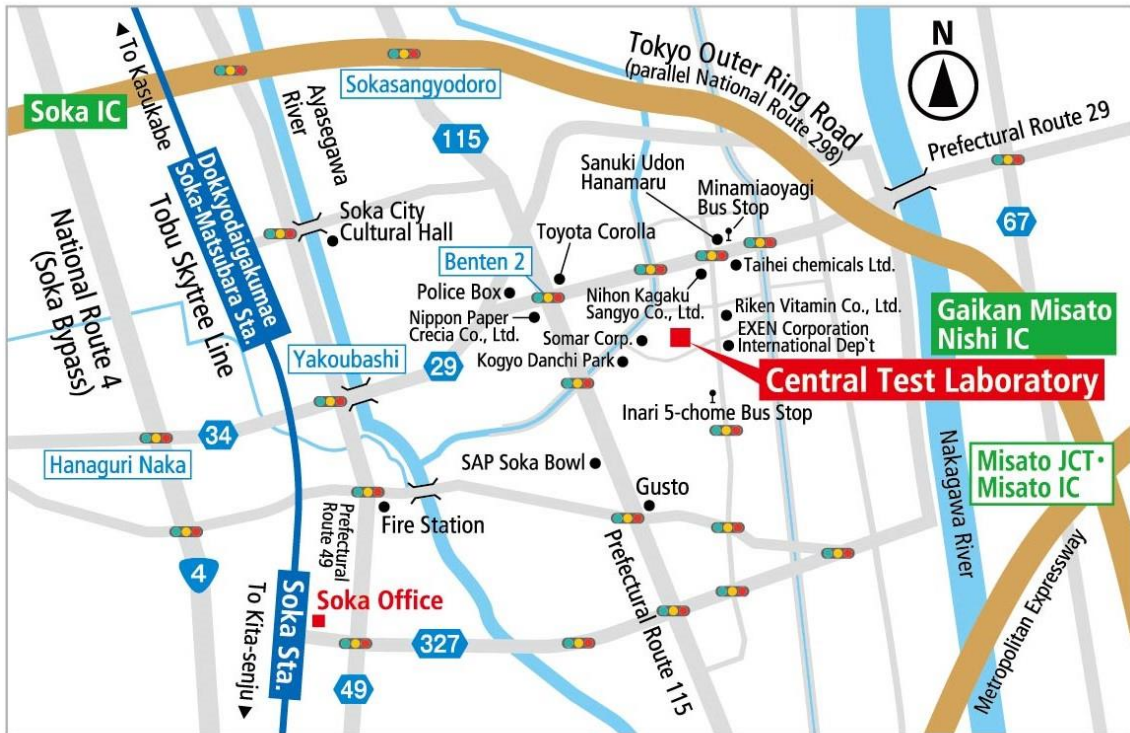

• TEL:+81-48-935-1991

**From nearest railway station**

- Approx. 10 min. by taxi from Soka Station (East Exit) or Dokkyodaigakumae Soka-Matsubara Station (East Exit) on Tobu Skytree Line

**Via expressway**

- Approx. 10 min. from Misato Interchange (West Exit) on Joban Expressway and Metropolitan Expressway
- Approx. 15 min. on National Route 298 (bound for Misato) from Soka Interchange on Tokyo Outer Ring Road