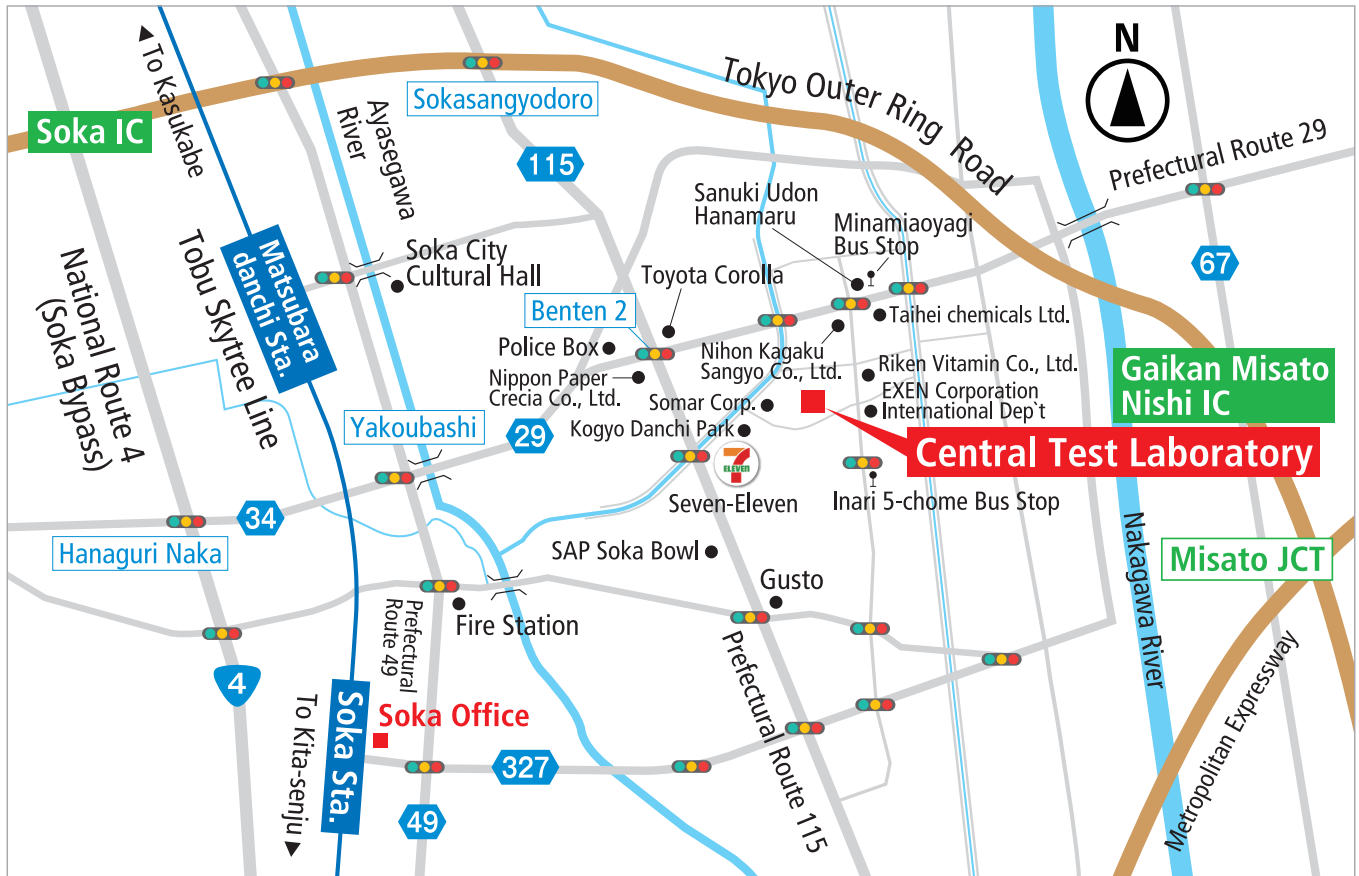

## From nearest railway station

- Approx. 10 min. by taxi from Soka Station (East Exit) or Matsubaradanchi Station (East Exit) on Tobu Skytree Line

## Via expressway

- Approx. 10 min. from Misato Interchange (West Exit) on Joban Expressway and Metropolitan Expressway
- Approx. 15 min. on National Route 298 (bound for Misato) from Soka Interchange on Tokyo Outer Ring Road