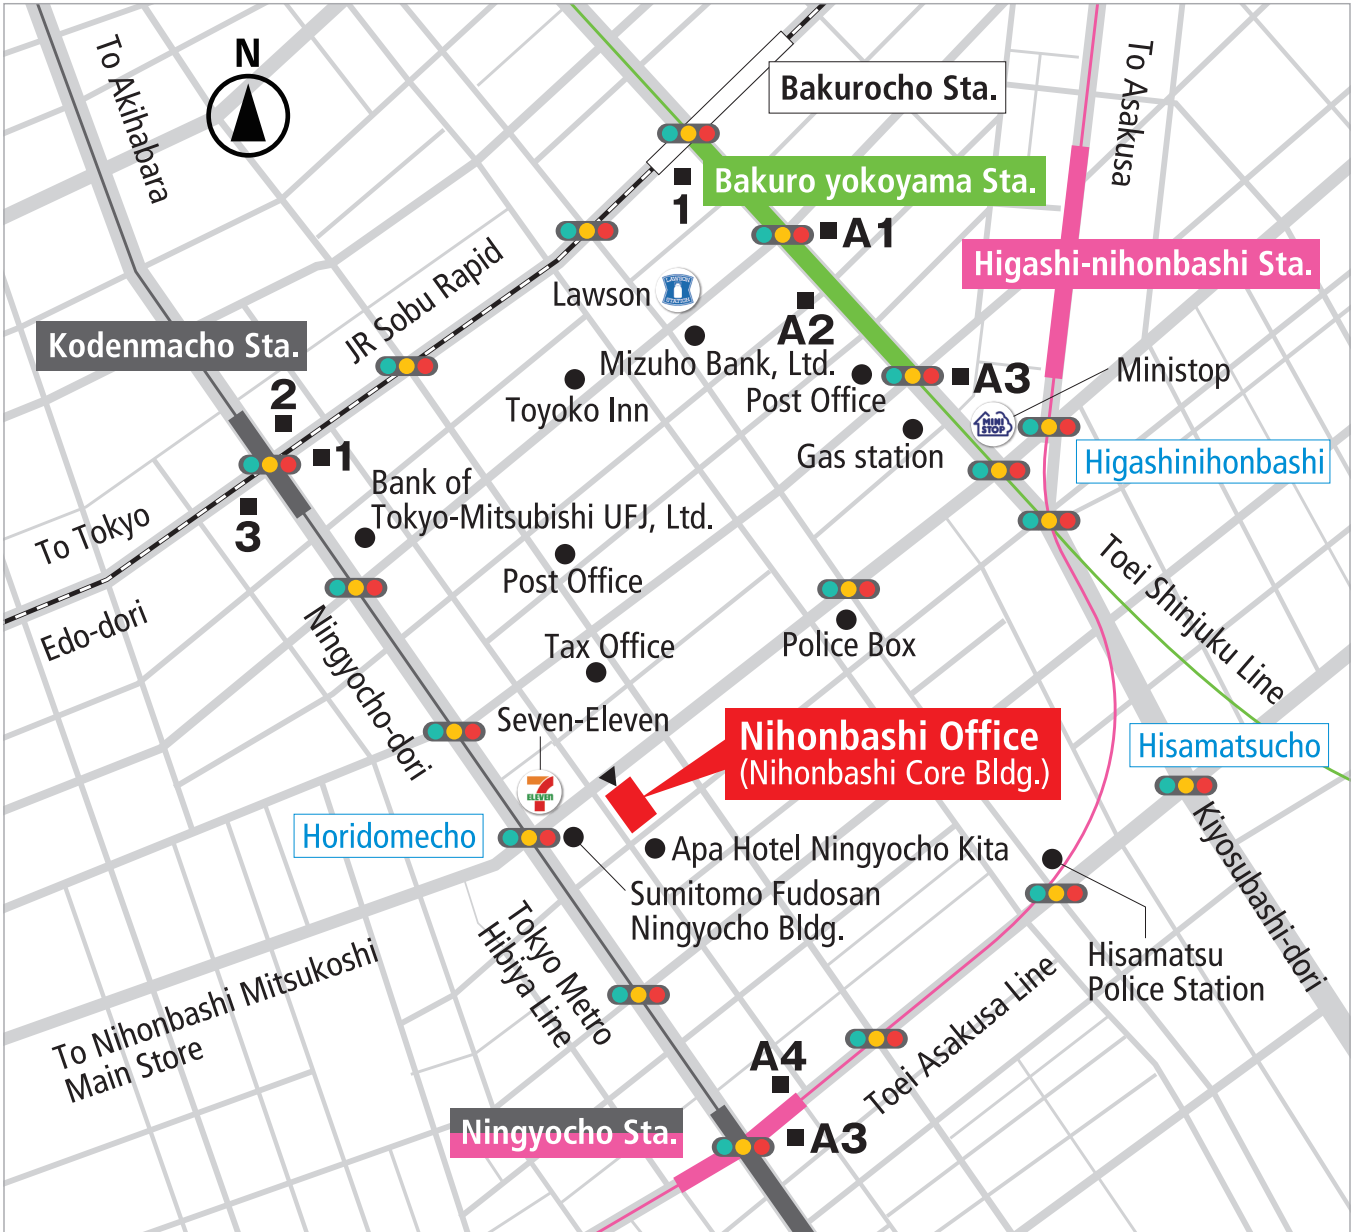

Nihonbashi Office

- ISO Auditors Headquarters TEL:+81-3-3249-3151
- Product Certification Headquarters TEL:+81-3-3808-1124

- 3 min. walk from Ningyocho Station on Tokyo Metro Hibiya Line and Toei Asakusa Line (A4 Exit)
- 5 min. walk from Bakuro yokoyama Station on Toei Shinjuku Line (A3 Exit)
- 7 min. walk from Bakuro yokoyama Station on JR Sobu Rapid Line (1 Exit)
- Approx. 15 min. by taxi from Tokyo Station on various JR lines or Shinkansen (Yaesu Chuo Exit)