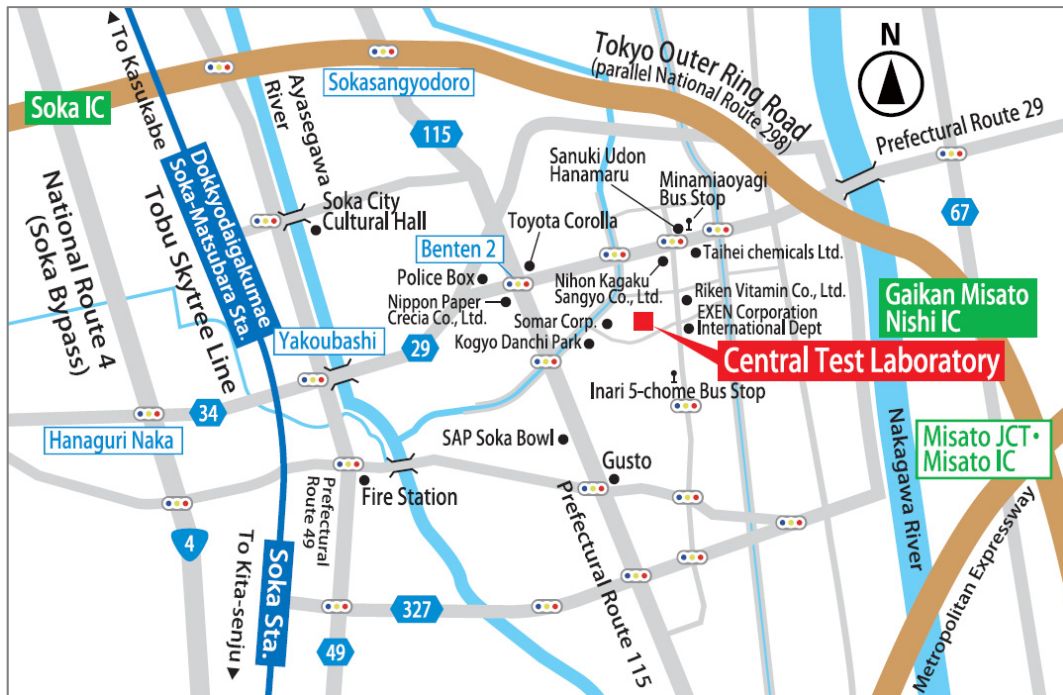

• TEL:+81-48-935-1991

From nearest railway station

- Approx. 10 min. by taxi from Soka Station (East Exit) or Dokkyodaigakumae Soka-Matsubara Station (East Exit) on Tobu Skytree Line

Via expressway

- Approx. 10 min. from Misato Interchange (West Exit) on Joban Expressway and Metropolitan Expressway
- Approx. 15 min. on National Route 298 (bound for Misato) from Soka Interchange on Tokyo Outer Ring Road