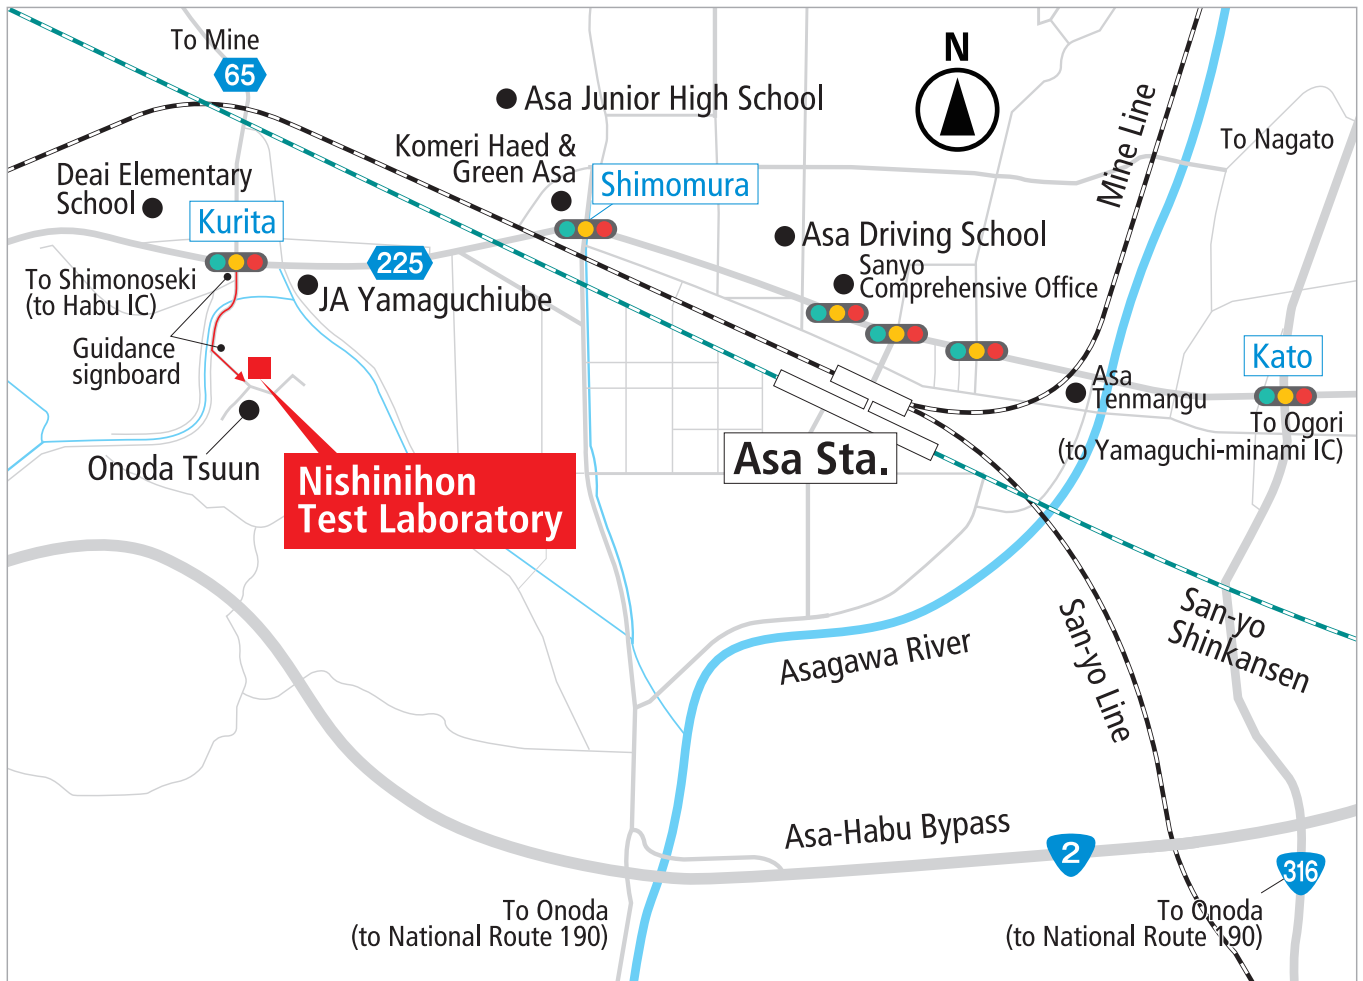

Nishinohon Test Laboratory

• TEL:+81-836-72-1223

From nearest railway station

- Approx. 5 min. by taxi from Asa Station on JR San-yo Line and San-yo Shinkansen

Via expressway

- Approx. 5 min. on National Route 2 (bound for Ogori and Hiroshima) from Habu Interchange on San-yo Expressway
- Approx. 40 min. on National Route 2 (bound for Shimonoseki) from Yamaguchi-minami Interchange on San-yo Expressway
- Approx. 15 min. on Prefectural Route 65 (bound for Sanyo region) from Minenishi Interchange on Chugoku Expressway