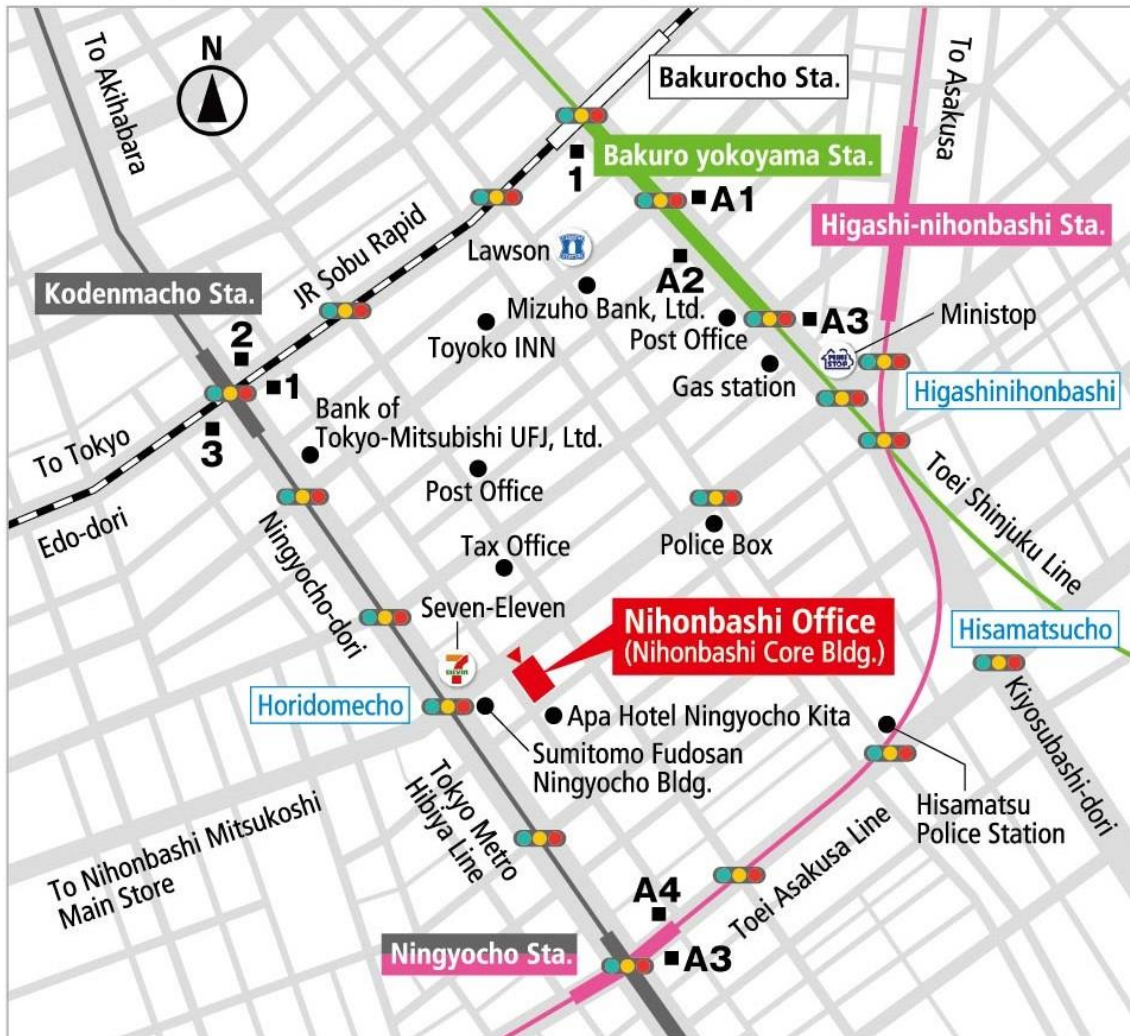

- ISO Auditors Headquarters TEL:+81-3-3249-3151
- Product Certification Headquarters TEL:+81-3-3808-1124

- 3 min. walk from Ningocho Station on Tokyo Metro Hibiya Line and Toei Asakusa Line (A4 Exit)
- 5 min. walk from Bakuro yokoyama Station on Toei Shinjuku Line (A3 Exit)
- 7 min. walk from Bakuro yokoyama Station on JR Sobu Rapid Line (1 Exit)
- Approx. 15 min. by taxi from Tokyo Station on various JR lines or Shinkansen (Yaesu Chuo Exit)